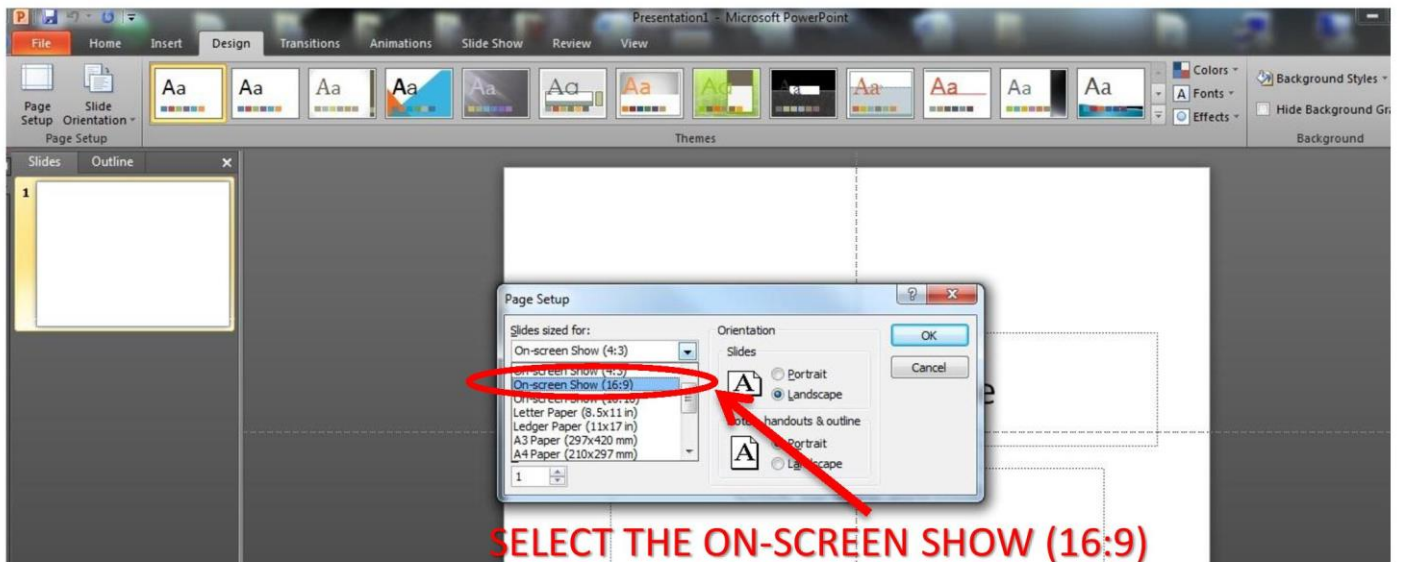

PowerPoint Instructions 4x3 – 16x9

STEP ONE:

STEP TWO:

STEP THREE:

STEP FOUR:

Notes: When PowerPoint is unable to automatically scale your content, it will prompt you with two options:

- Maximize: Select this option to increase the size of your slide content when you are scaling to a larger slide size. Choosing this option could result in your content not fitting on the slide.
- Ensure Fit: Select this option to decrease the size of your content when scaling to a smaller slide size. This could make your content appear smaller, but you'll be able to see all content on your slide.