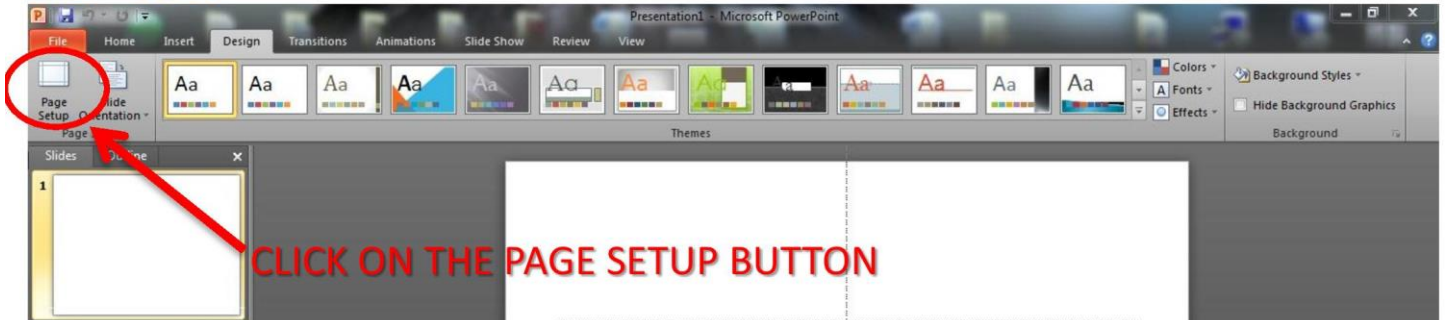

PowerPoint Instructions 4x3 – 16x9

STEP ONE:

STEP TWO:

STEP THREE:

STEP FOUR:

Notes: When PowerPoint is unable to automatically scale your content, it will prompt you with two options:

- Maximize: Select this option to increase the size of your slide content when you are scaling to a larger slide size. Choosing this option could result in your content not fitting on the slide.
- Ensure Fit: Select this option to decrease the size of your content when scaling to a smaller slide size. This could make your content appear smaller, but you'll be able to see all content on your slide.