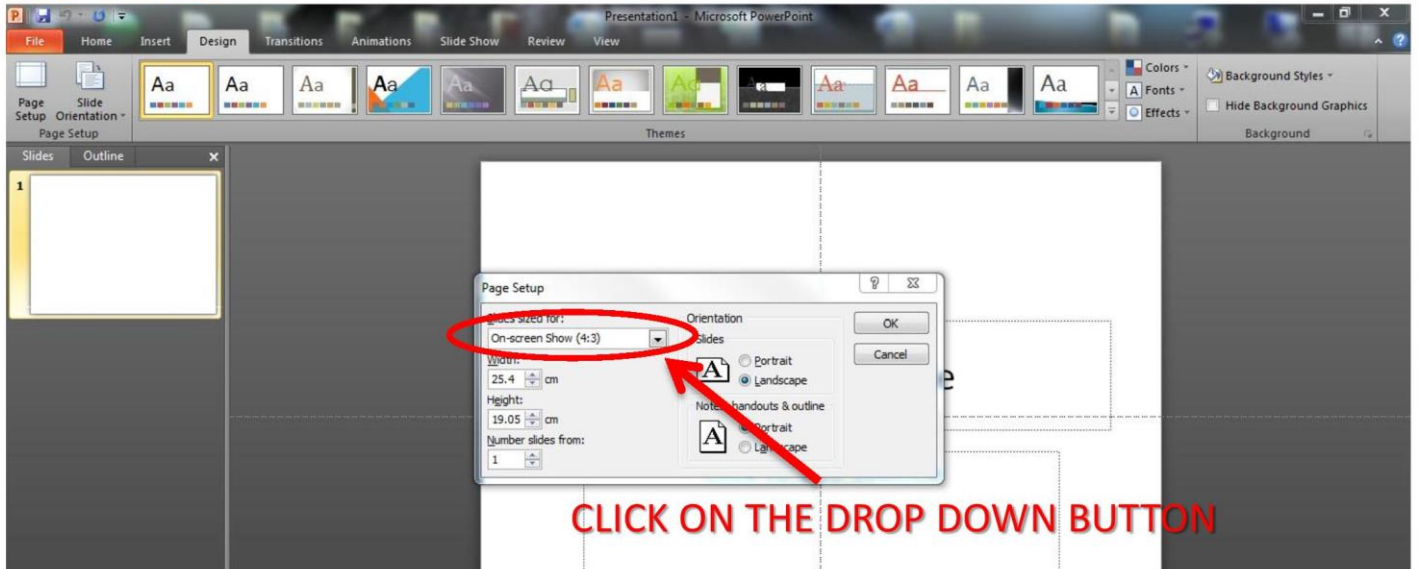

PowerPoint Instructions 4x3 – 16x9

STEP ONE:

STEP TWO:

STEP THREE:

STEP FOUR:

Notes: When PowerPoint is unable to automatically scale your content, it will prompt you with two options:

- Maximize: Select this option to increase the size of your slide content when you are scaling to a larger slide size. Choosing this option could result in your content not fitting on the slide.
- Ensure Fit: Select this option to decrease the size of your content when scaling to a smaller slide size. This could make your content appear smaller, but you'll be able to see all content on your slide.