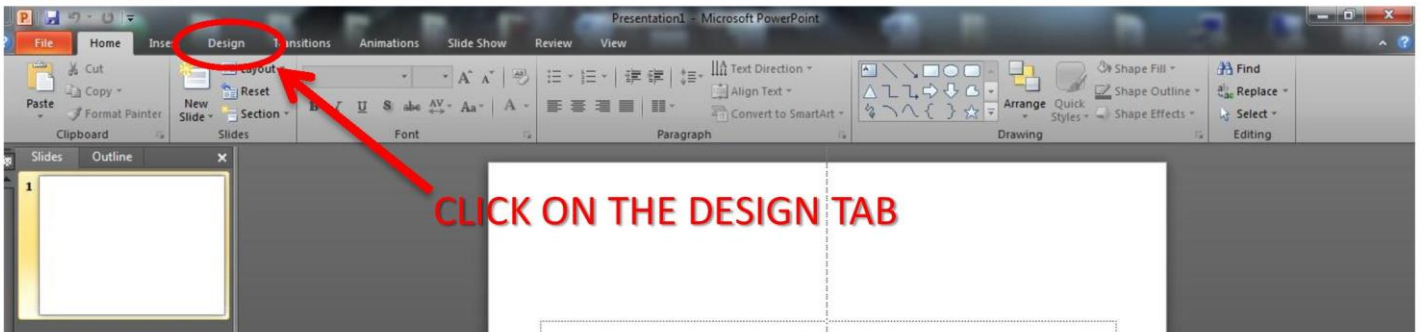

PowerPoint Instructions 4x3 – 16x9

STEP ONE:

STEP TWO:

STEP THREE:

STEP FOUR:

Notes: When PowerPoint is unable to automatically scale your content, it will prompt you with two options:

- Maximize: Select this option to increase the size of your slide content when you are scaling to a larger slide size. Choosing this option could result in your content not fitting on the slide.
- Ensure Fit: Select this option to decrease the size of your content when scaling to a smaller slide size. This could make your content appear smaller, but you'll be able to see all content on your slide.